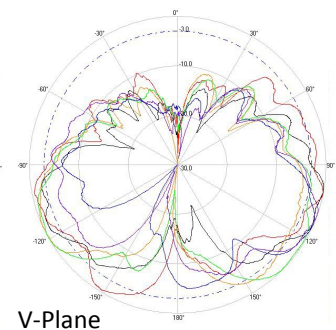

> 2.45 GHZ

> 5.5 GHZ

The facts and figures herein are carefully compiled to the best of our knowledge and are intended for general informational purposes only. Responsibility for the use and application of AccelTex Solutions materials rests with the end user. All AccelTex Solutions products are sold pursuant to the AccelTex Solutions Terms and Conditions of Sale. © 2014 AccelTex Solutions. All Rights Reserved. AccelTex, AccelTex Solutions the AccelTex Solutions Logo and other marks are trademarks or registered trademarks of AccelTex Solutions. Other products or service names may be the property of third parties.

1.888.406.8906
SALES@ACCELTEX.COM